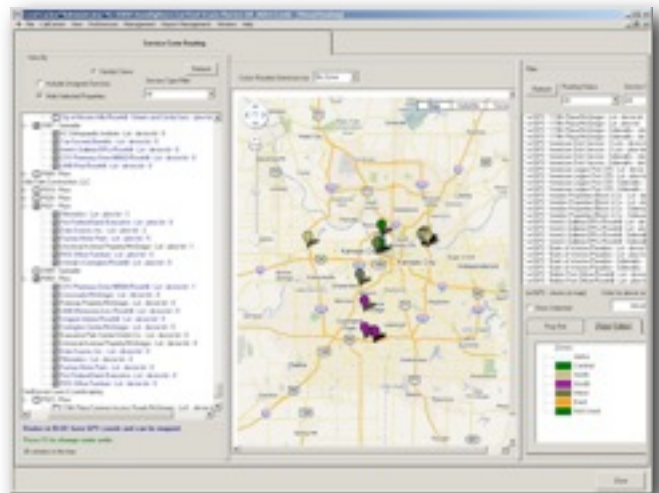

### No More Re-Entering Spreadsheet Data

- Organize how you run your business
- Configure crew pay
- Determine billing methods
- Accurate material usage planning
- Compare previous contracts & proposals to current; discover trends

### Enter and Store all your information in one place

- Crews and their contact information
- Property and the manager's contact information
- Contract information
- Equipment types
- Service types
- Financials stay safe on your computer, not floating around on the internet

### Easily Create Your Master Snow Plan

- Visually group properties for a crew within a geographic area. optimizing each crew with the most efficient route.
- Use the Visual Routing to optimize your routes for the highest efficiency possible.
- Built in contingency plan